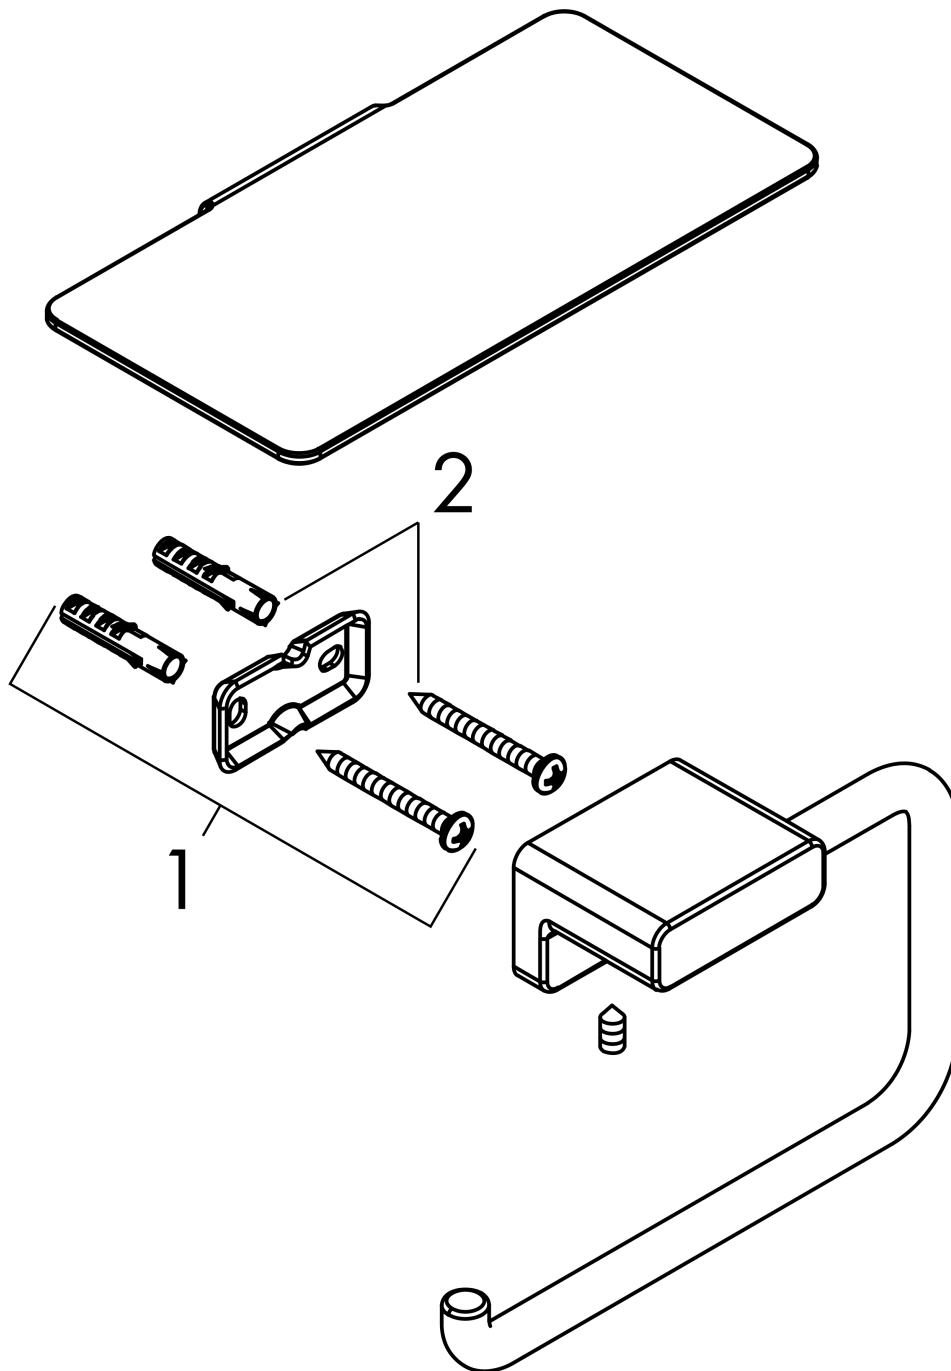

AddStoris

Toilet paper holder with shelf

Finish: **Matt Black** Article Number: **41772670**

Description

product features

- wall-mounted
- material: metal
- with mounting material
- concealed fastening
- drilling distance: 26 mm
- diameter drill hole: 6 mm

Design awards

reddot winner 2021

Product image

Scale drawing

AddStoris

Toilet paper holder with shelf

Finish: **Matt Black** Article Number: **41772670**

Exploded Drawing

Year of production: >02/22

AddStoris

Toilet paper holder with shelf

Finish: **Matt Black** Article Number: **41772670**

Spare part list

Year of production: >02/22

Pos.	Description	Article Number	PC	PU
1	support element	94165000	3	1
2	mounting set	40915000	4	1