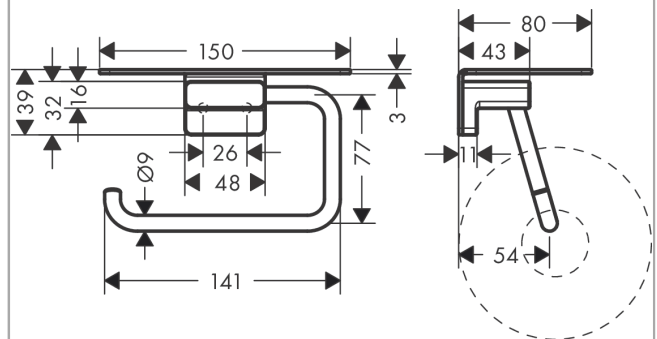

AddStoris

Toilet paper holder with shelf

Finish: **Matt Black** Article Number: **41772670**

Description

product features

- wall-mounted
- material: metal
- with mounting material
- concealed fastening
- drilling distance: 26 mm
- diameter drill hole: 6 mm

Design awards

reddot winner 2021

Product image

Scale drawing

AddStoris

Toilet paper holder with shelf

Finish: **Matt Black** Article Number: **41772670**

Exploded Drawing

Year of production: >02/22

AddStoris

Toilet paper holder with shelf

Finish: **Matt Black** Article Number: **41772670**

Spare part list

Year of production: >02/22

Pos.	Description	Article Number	PC	PU
1	support element	94165000	3	1
2	mounting set	40915000	4	1